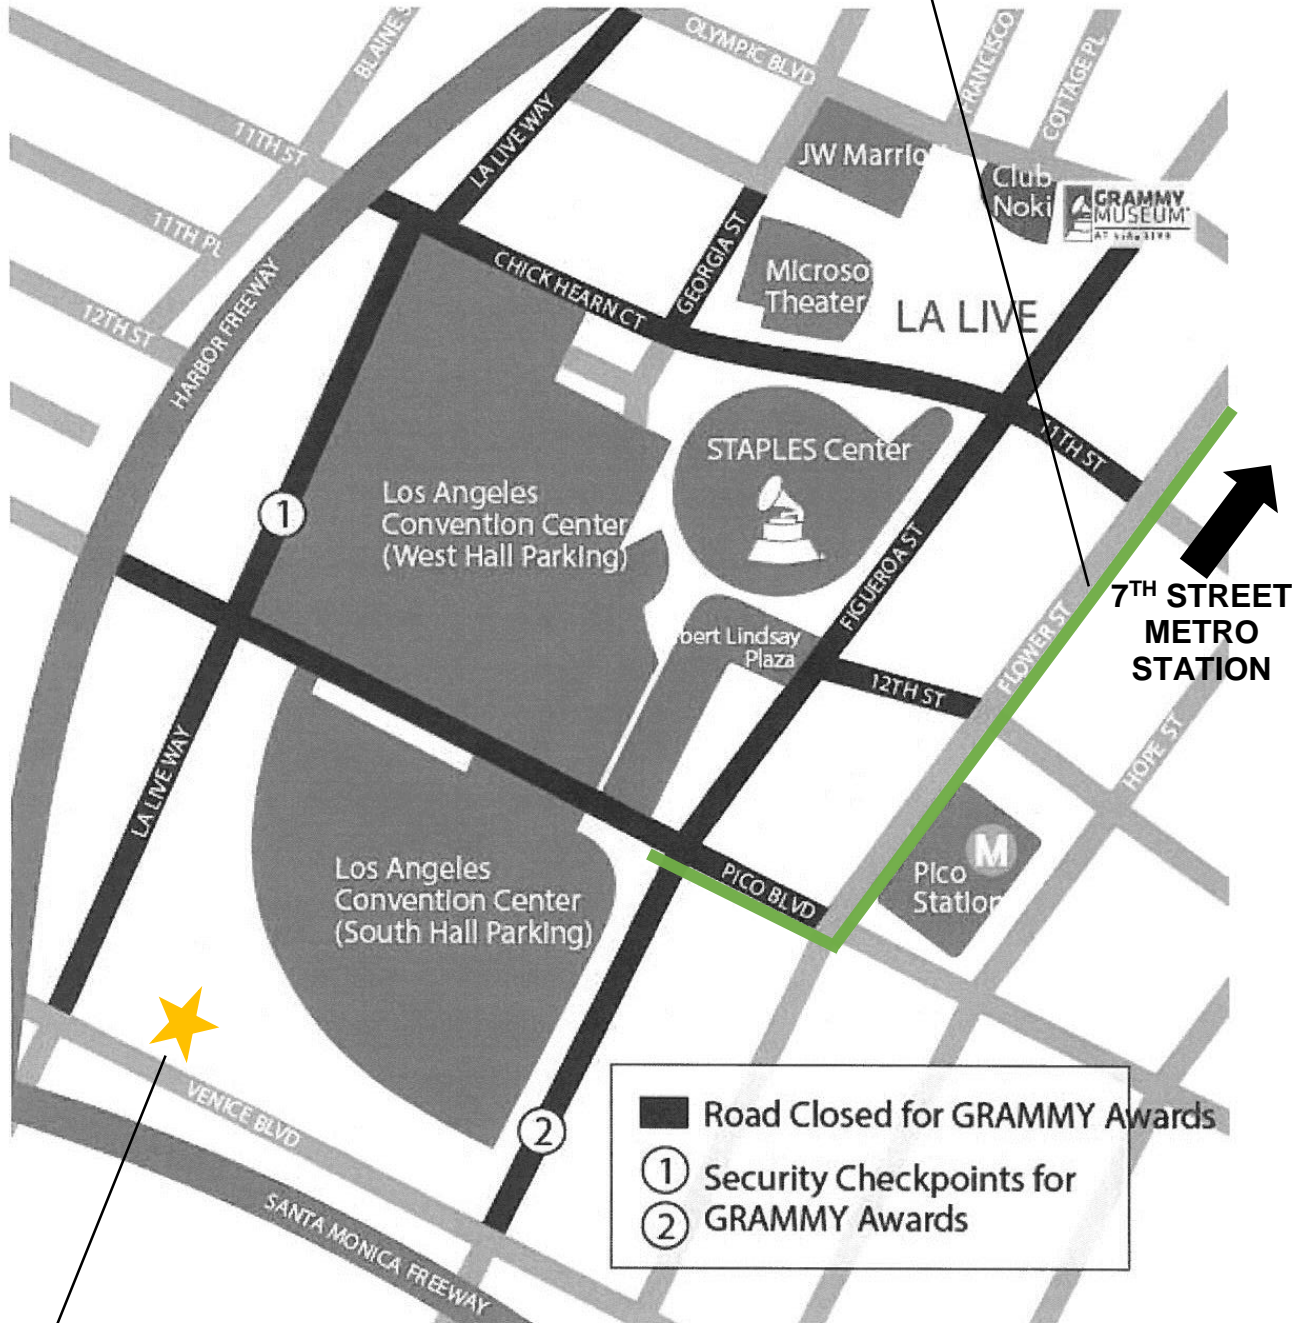

GETTING TO THE

Los Angeles
CONVENTION CENTER

PEDESTRIAN ACCESS

FROM 7TH STREET METRO STATION
Walk South on Flower Street to Pico St.
Walk West on Pico – use south sidewalk

FROM PICO METRO STATION
Walk West on Pico – use south sidewalk

The GRAMMYs[®]
CBS Sunday Feb 12

PARKING GARAGE ACCESS

Enter on Venice Blvd at
Convention Center Drive

- Road Closed for GRAMMY Awards
- ① Security Checkpoints for
- ② GRAMMY Awards